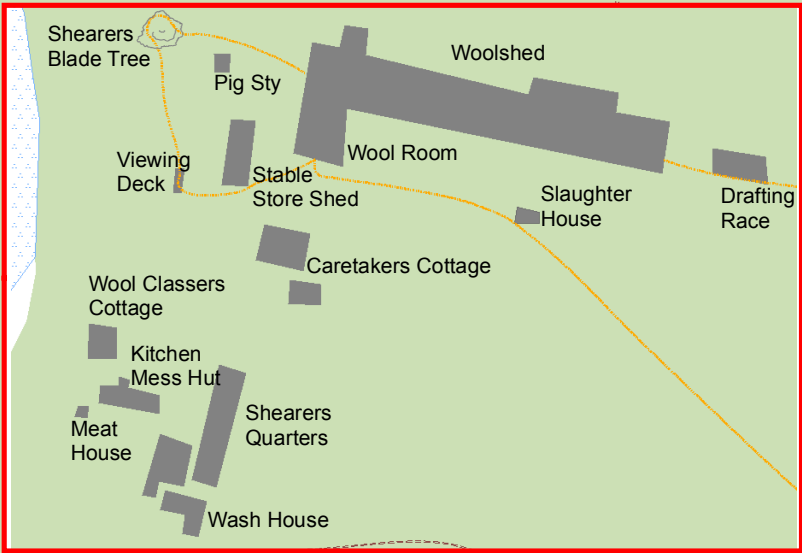

# Yanga Woolshed Precinct & Mamanga Campground

Yanga Woolshed Day Use Area

Yanga Woolshed Complex

To Windomal Rd

Mamanga Campground Tent Section

Mamanga Campground Caravan & Motorhome Section

## Legend

- Murrumbidgee River
- Park Road
- Management Trail
- Walking Track
- Built Heritage
- Toilet
- Parking
- Information
- Picnic Shelter
- Caravan Area
- Camping Area