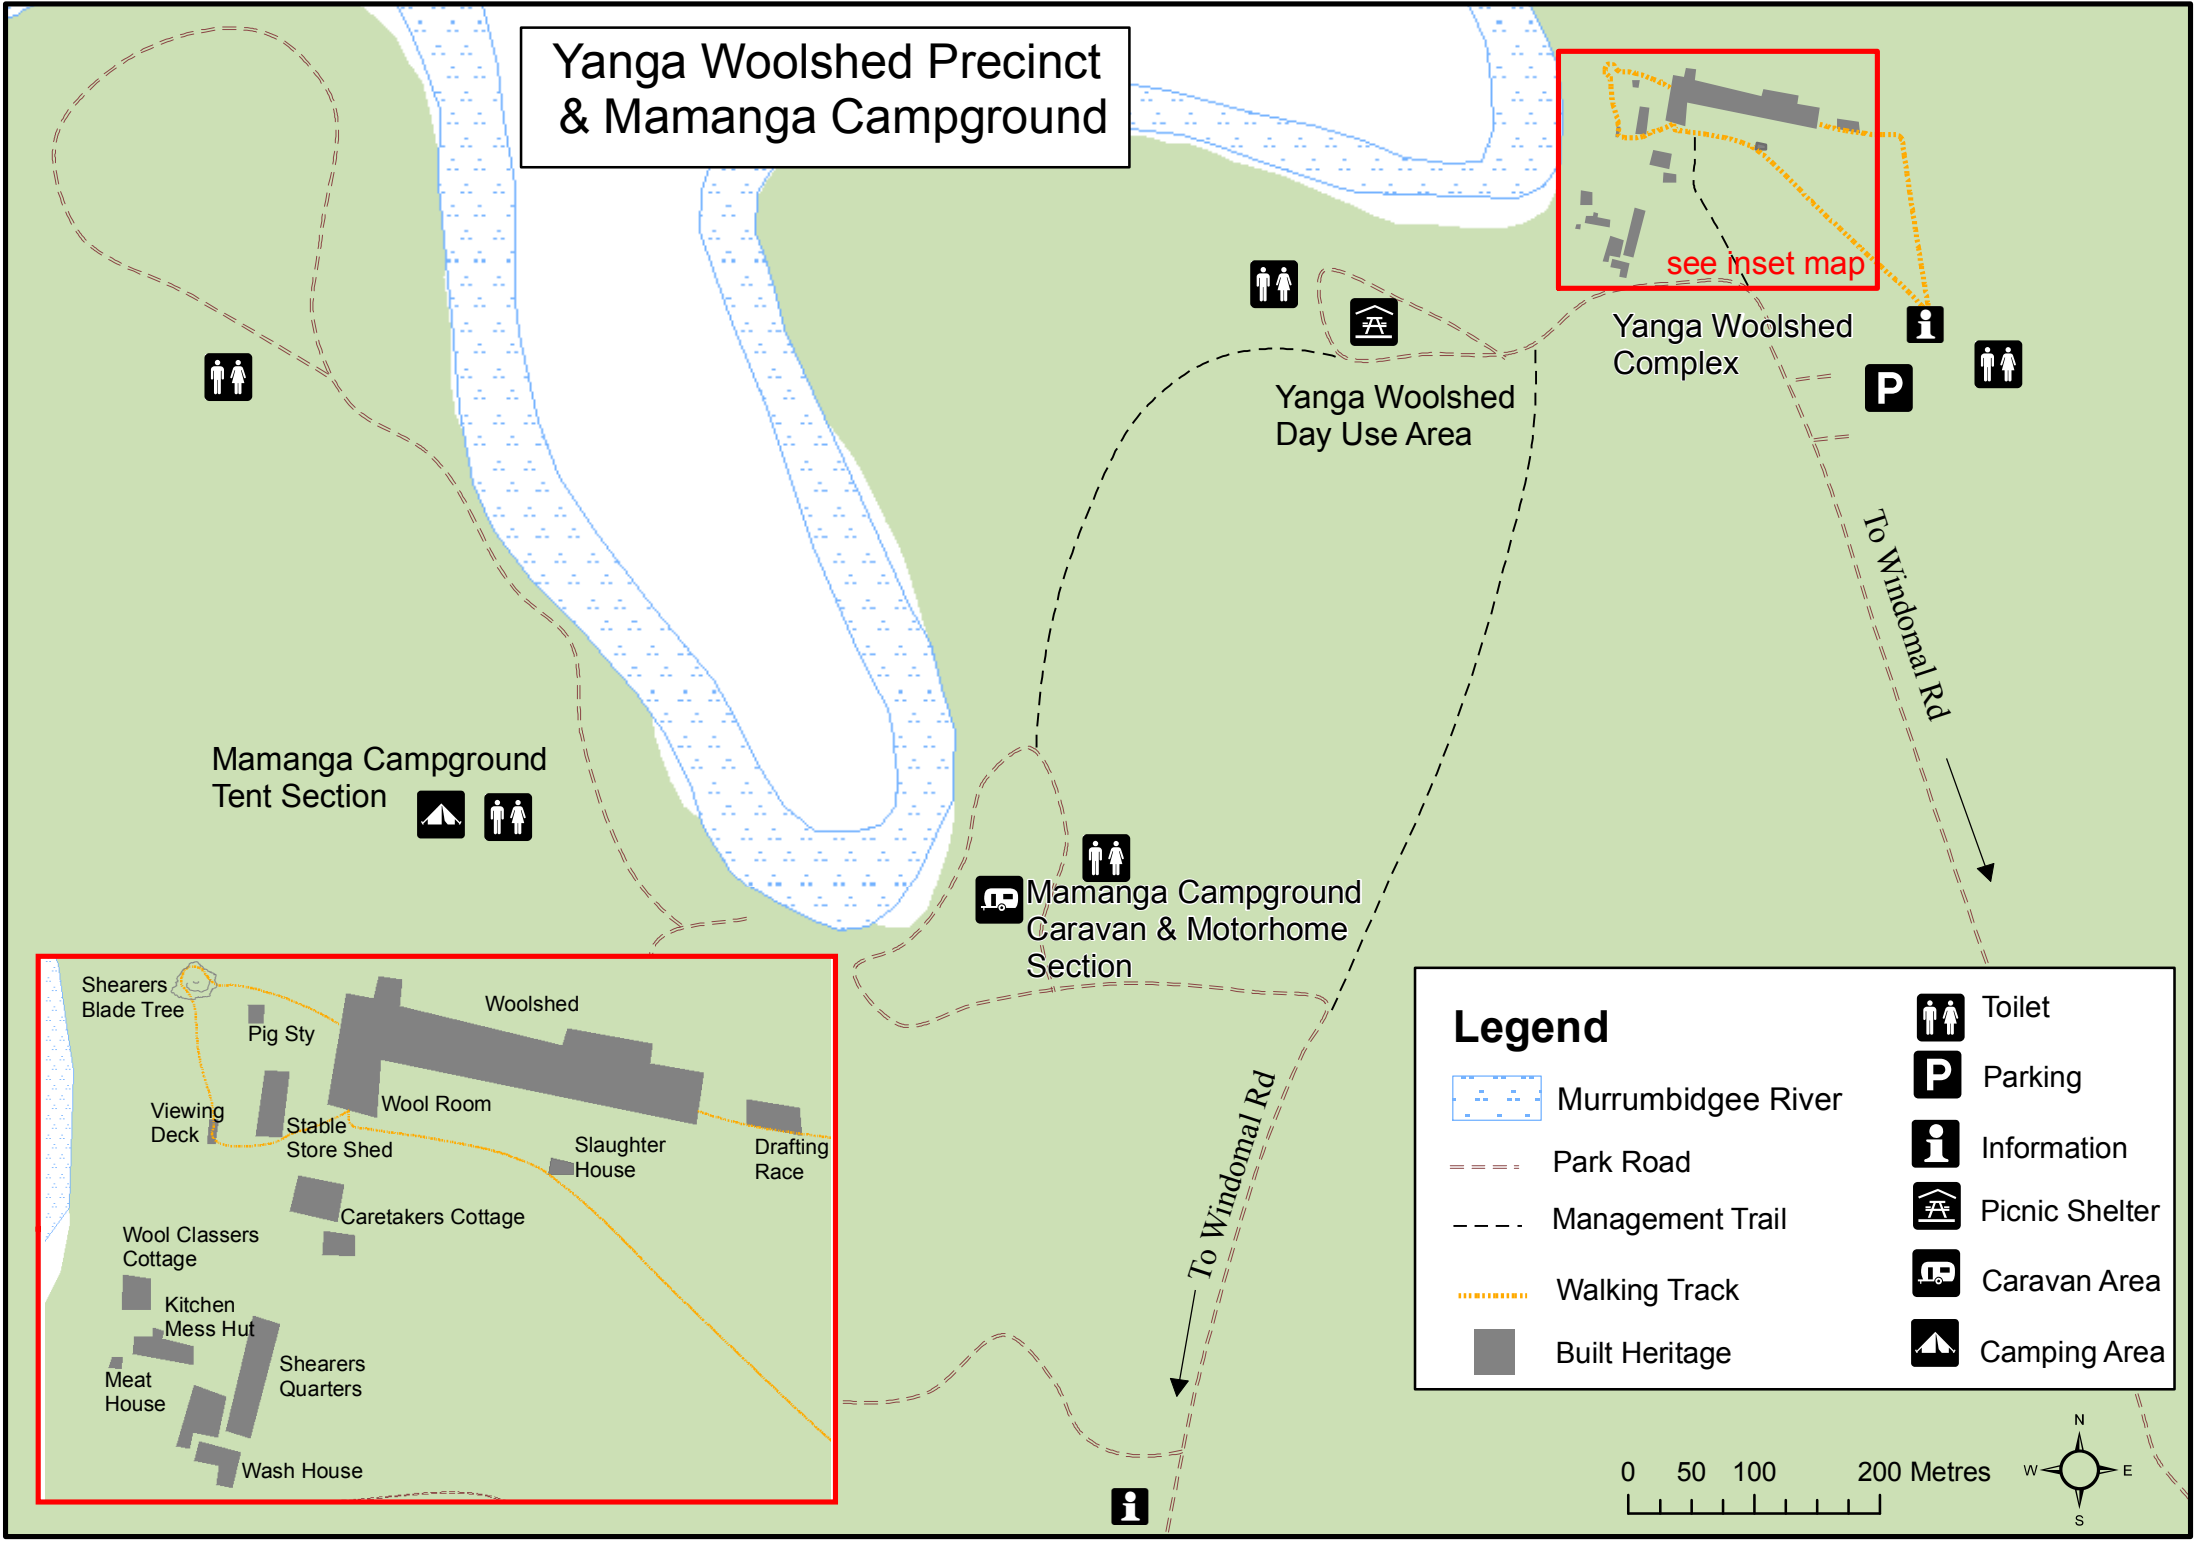

# Yanga Woolshed Precinct & Mamanga Campground

Yanga Woolshed Day Use Area

Yanga Woolshed Complex

To Windomal Rd

Mamanga Campground Tent Section

Mamanga Campground Caravan & Motorhome Section

## Legend

- Murrumbidgee River
- Park Road
- Management Trail
- Walking Track
- Built Heritage
- Toilet
- Parking
- Information
- Picnic Shelter
- Caravan Area
- Camping Area