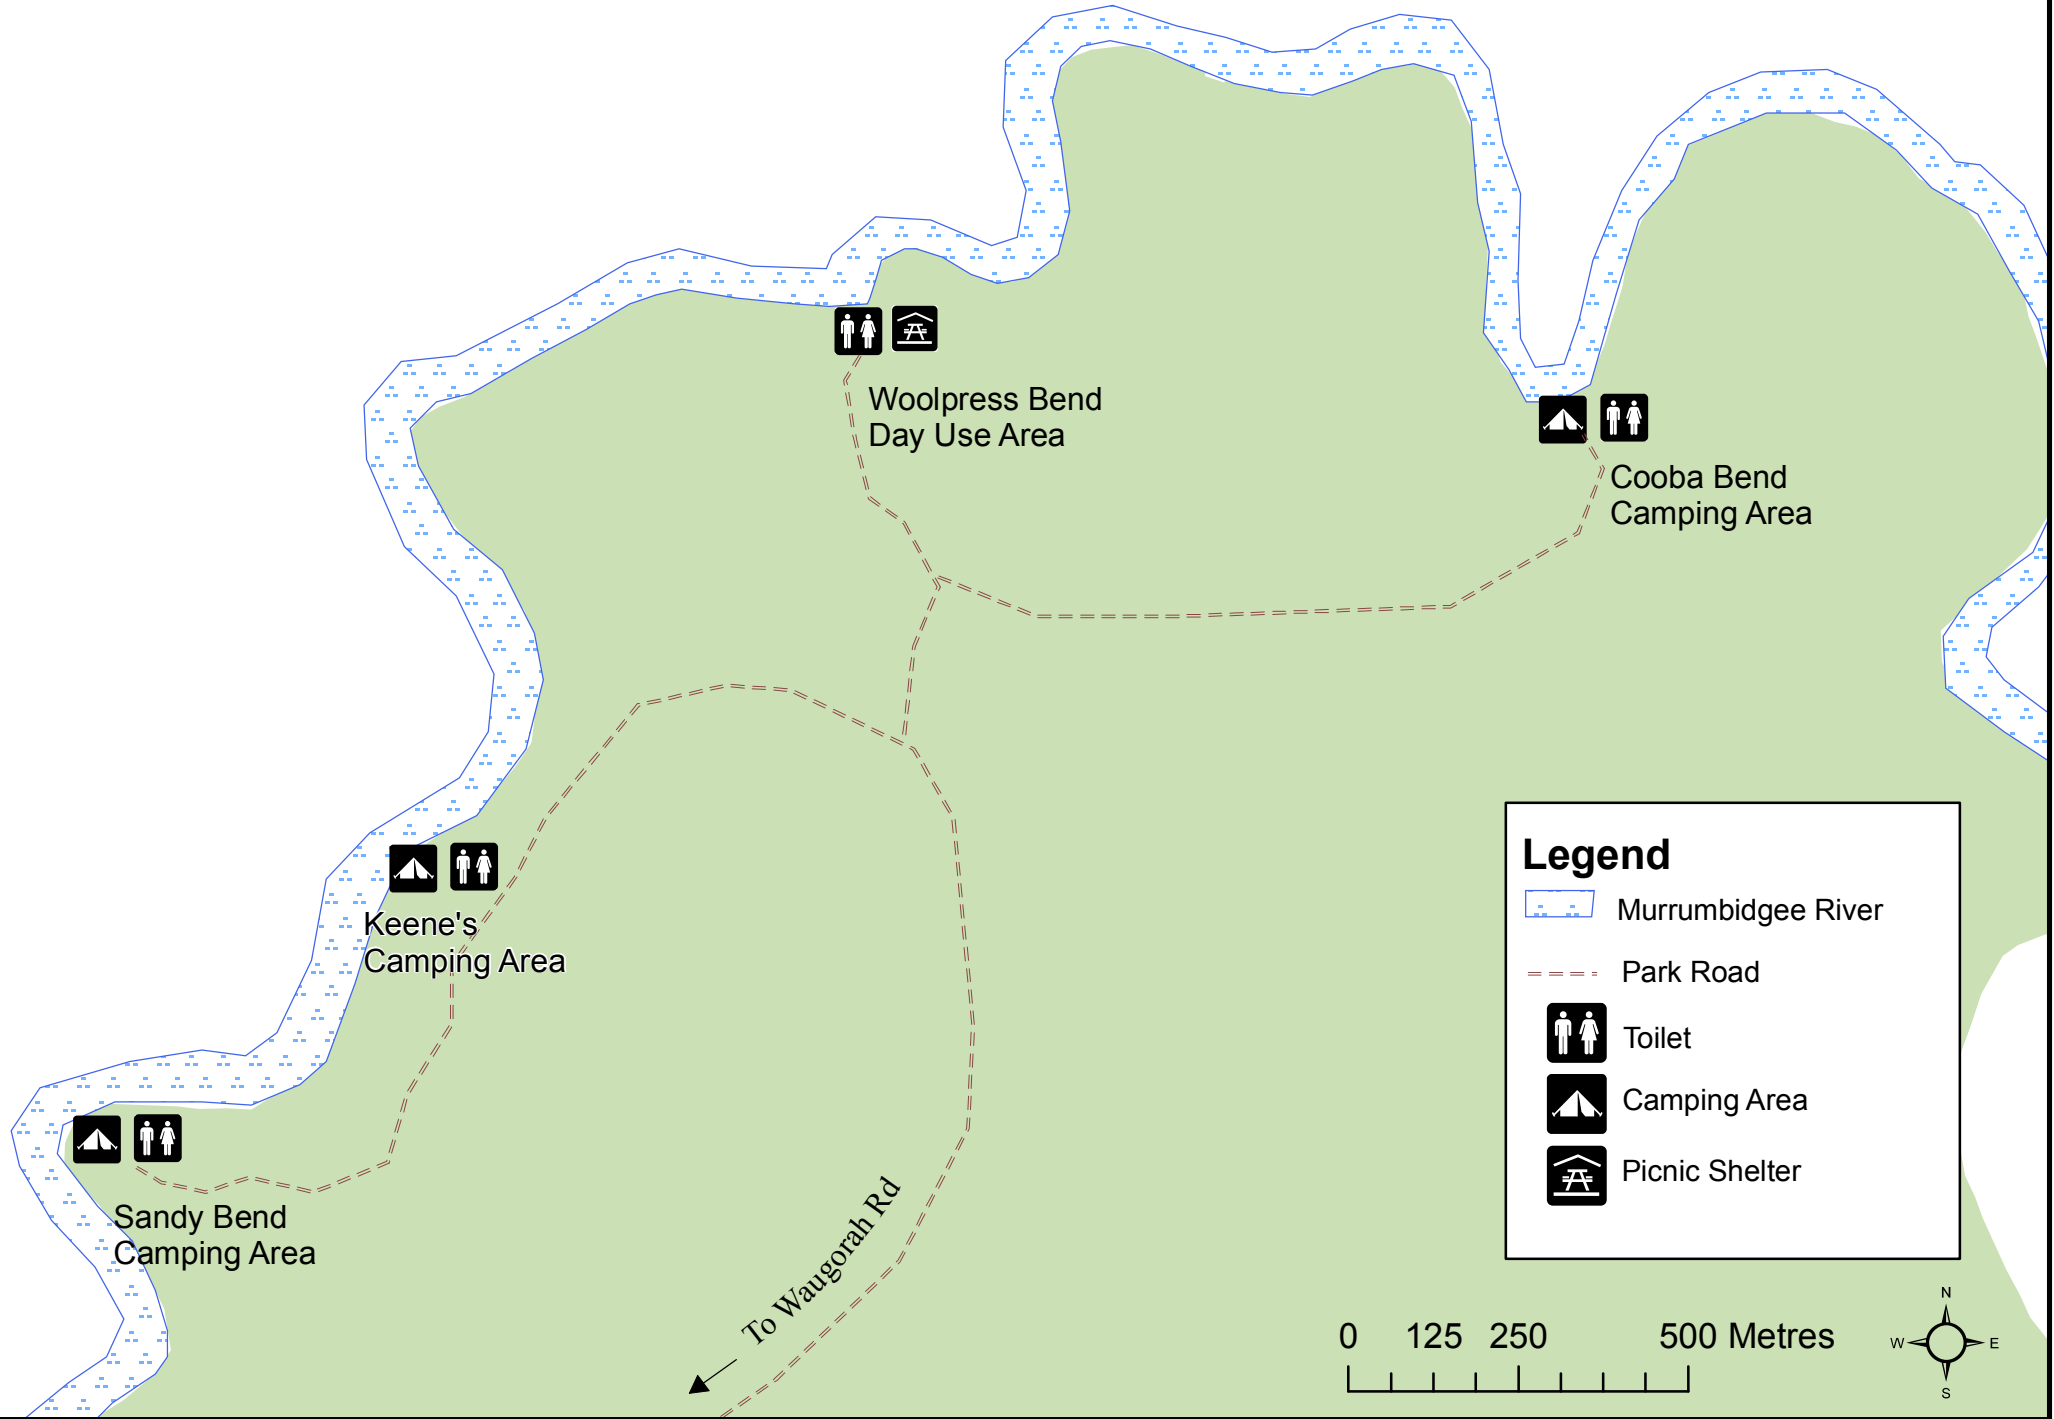

Woolpress Bend Remote Camping and Day Use Area

Legend

-  Murrumbidgee River
-  Park Road
-  Toilet
-  Camping Area
-  Picnic Shelter